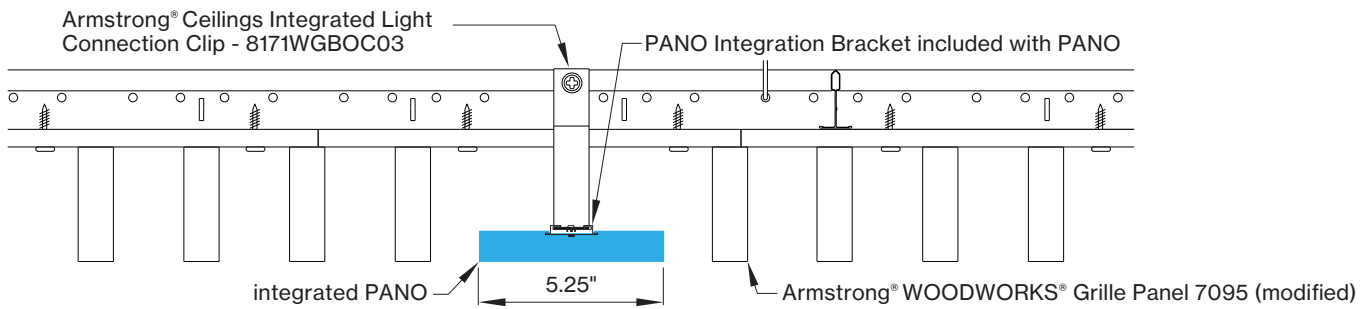

DIMENSIONS

WWG - ARMSTRONG® WOODWORKS® GRILLE PANELS

WWG view from below