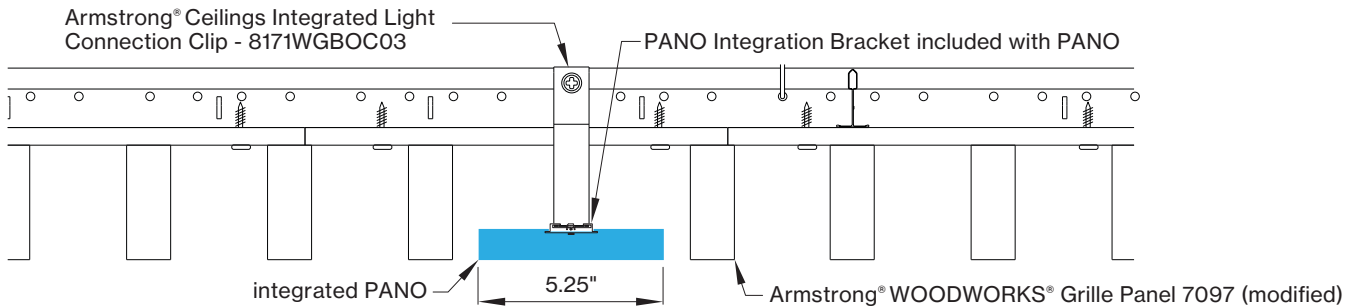

DIMENSIONS

WWG - ARMSTRONG® WOODWORKS® GRILLE PANELS

WWG view from below