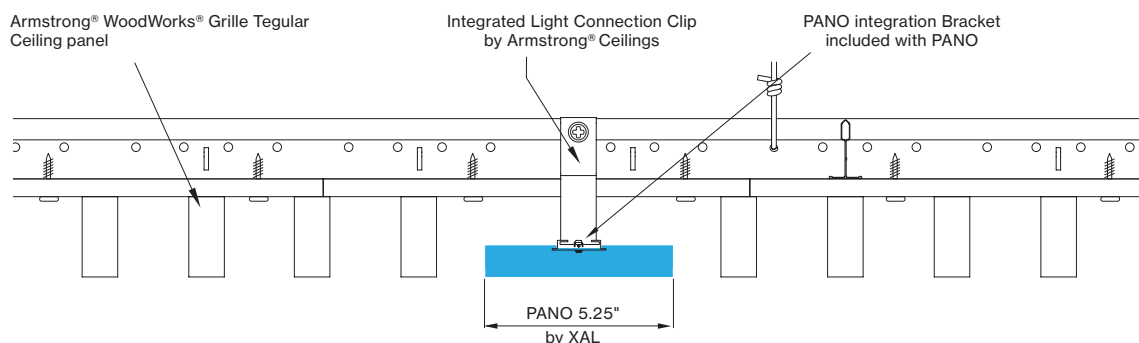

for 27 K, 30 K or 35 K multiply lm value by 0.96

WoodWorks® Grille Tegular Ceiling Integration

(for more ceiling options, please see CEILING OPTIONS pages)

Available lengths for ceiling types

CEILING TYPE	2 FT	4 FT	6 FT	8 FT
WoodWorks® Grille Tegular 9/16	23.375"	47.375"	n/a	n/a
WoodWorks® Grille Tegular 15/16	23"	47"	n/a	n/a
WoodWorks® Grille Classic	23"	47"	71"	95"
WoodWorks® Grille Forte	*23"	47"	71"	95"
WoodWorks® Linear Solid Wood panels	*23"	*47"	*71"	95"
WoodWorks® Linear Veneered panels	*23"	*47"	*71"	95.25"