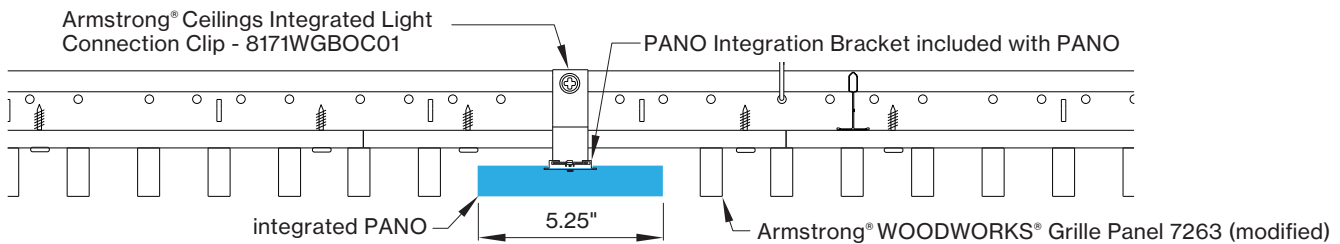

DIMENSIONS

WWG - ARMSTRONG® WOODWORKS® GRILLE PANELS

WWG view from below