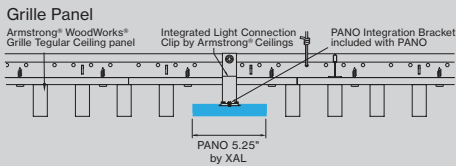

PANO 5.25"

WOODWORKS® GRILLE CLASSIC

PERFORMANCE

- Coordinates with Woodworks® Grille ceiling panel
- Up to 124lm/W
- High performance opal cover
- Remote mountable LED driver
- Damp rated

WoodWorks® Grille Tegular Ceiling Integration