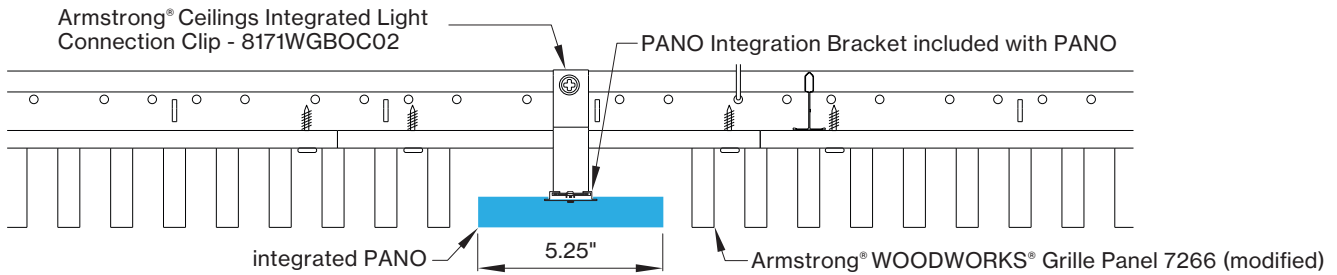

WWG - ARMSTRONG® WOODWORKS® GRILLE PANELS cont'd

PANO mounting instructions

Get access to the PANO mounting instructions faster by scanning the QR code.

<https://www.xalusa.com/resources/cut-sheets/pano>