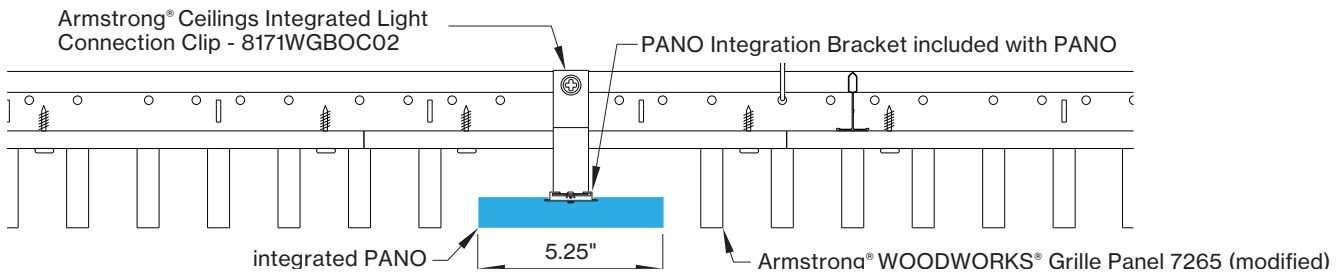

WWG - ARMSTRONG® WOODWORKS® GRILLE PANELS cont'd

PANO mounting instructions

Get access to the PANO mounting instructions faster by scanning the QR code.

<https://www.xalusa.com/resources/cut-sheets/pano>