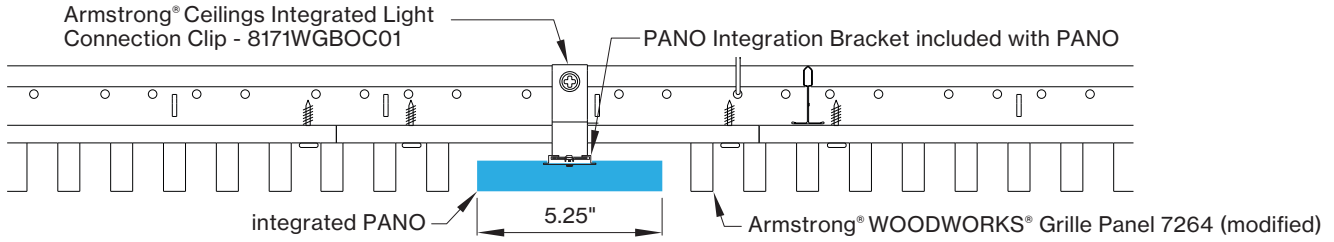

WWG - ARMSTRONG® WOODWORKS® GRILLE PANELS cont'd

PANO mounting instructions

Get access to the PANO mounting instructions faster by scanning the QR code.

<https://www.xalusa.com/resources/cut-sheets/pano>