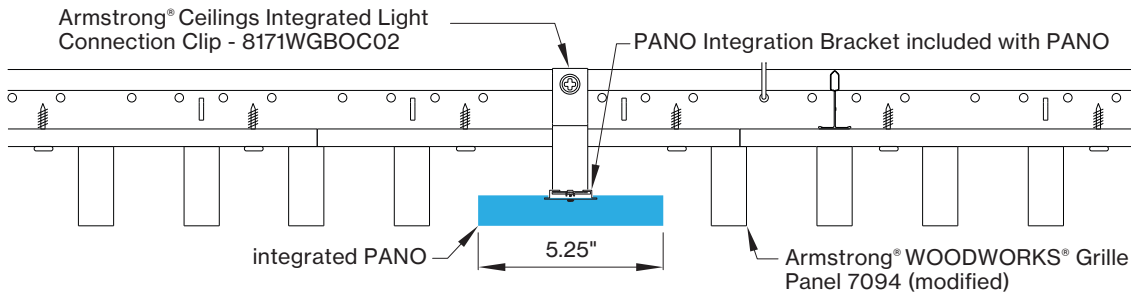

DIMENSIONS

WWG - ARMSTRONG® WOODWORKS® GRILLE PANELS

WWG view from below